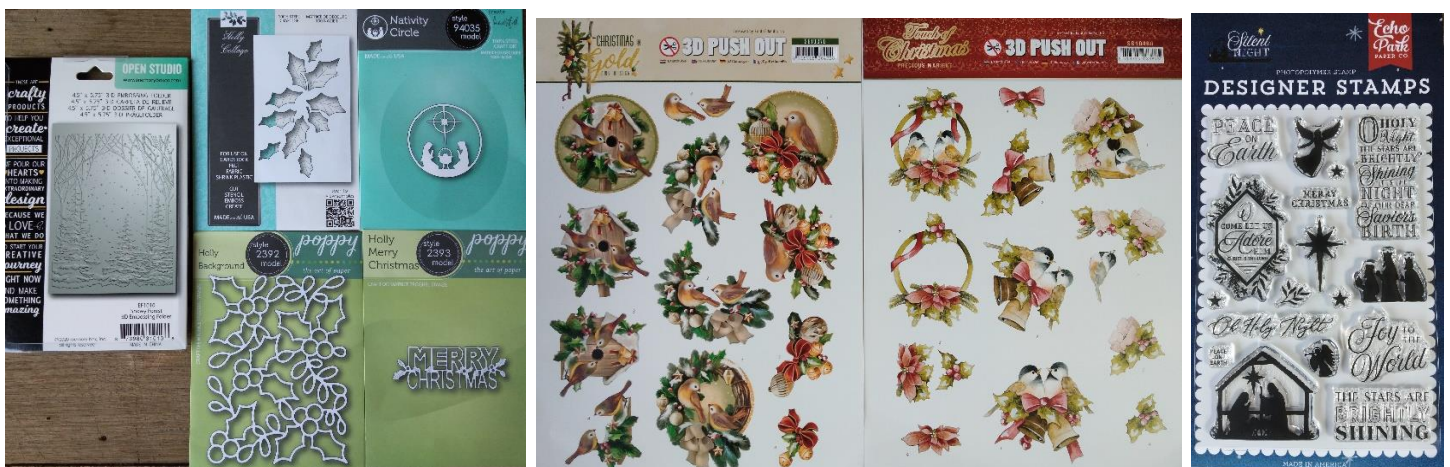

### What's new -

- Darkroom door have some fabulous new stamps as pictured below. They include two greetings that are particularly appropriate during covid19 times, a lovely large Gerbera daisy set, sketched alphabet, butterfly film strip, mini open book, retro tv & the Christmas bush set with lovely festive sentiments

- Crackling campfire from Ranger has arrived in a much more timely manner than their first new release speckled egg. We have Distress ink, Distress oxide ink & re-inkers, Distress oxide spray & embossing glaze in this stunning new colour
- Couture Creations have added 100% Isopropyl alcohol to their range. Not only is it excellent & cost effective for cleaning up, it also gives different effects to blending solution when used with alcohol ink. We have 1 litre bottles in stock
- Some fabulous new offerings have arrived from Paper Rose in a few shipments this month. The techno pop range including a paper pack is awesome for music lovers. There's also a new layered happy birthday die, sports balls (without an Aussie rules footy!!), a great new abstract stained glass die & Coffee date paper pack.

- New Christmas goodies from Paper Rose include 3 new Christmas paper packs, Christmas sentiments, dies including Christmas mantle, snowflake trio, flourish tree, stocking, layered Merry Christmas & Santa builder. Some not so new stamp sets include "Gnomies" stamp & dies & Christmas sentiment stamps. All are pictured below In the top right corner is the gorgeous, but not Christmasy, bloom square window

- Memory box have some different new Christmas dies & a beautiful snowy forest embossing folder. We have used the nativity circle in our Christmas card kit. The Merry Christmas die has a touch of holly & the two holly background dies have lots of potential for all sorts of fabulous backgrounds.
- If you like some dimension on your Christmas cards, these lovely paper tole sheets are for you. Each sheet has 3 bird themed pre-cut patterns pictured below