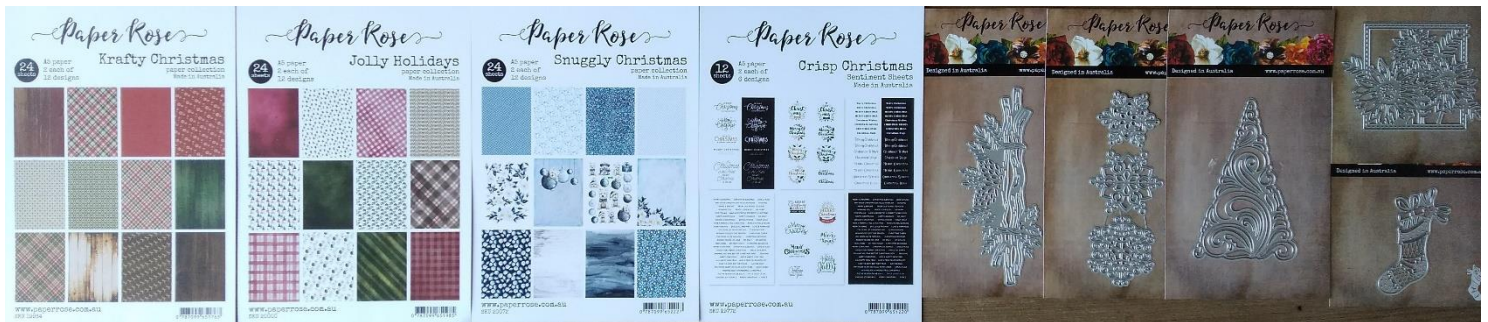

- New Christmas goodies from Paper Rose include 3 new Christmas paper packs, Christmas sentiments, dies including Christmas mantle, snowflake trio, flourish tree, stocking, layered Merry Christmas & Santa builder. Some not so new stamp sets include "Gnomies" stamp & dies & Christmas sentiment stamps. All are pictured below In the top right corner is the gorgeous, but not Christmasy, bloom square window

- Memory box have some different new Christmas dies & a beautiful snowy forest embossing folder. We have used the nativity circle in our Christmas card kit. The Merry Christmas die has a touch of holly & the two holly background dies have lots of potential for all sorts of fabulous backgrounds.
- If you like some dimension on your Christmas cards, these lovely paper tole sheets are for you. Each sheet has 3 bird themed pre-cut patterns pictured below