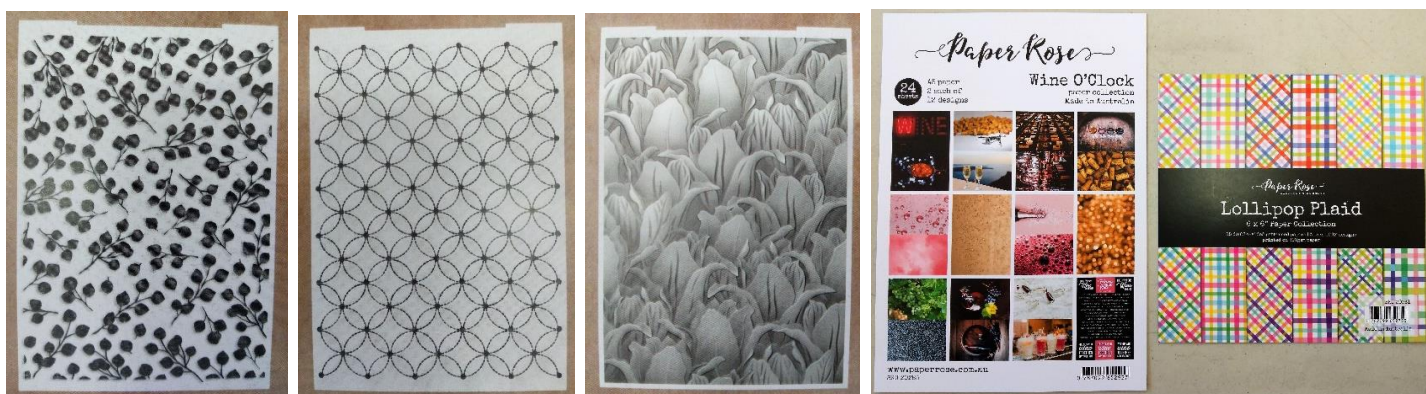

What's new -

- Paper Rose have welcomed some fabulous embossing folders to their range. They are just under 5x7 inches in size & the tulip folder is also 3D which adds a little extra dimension. We also love these new paper packs, particularly the "Wine O'clock" one, but the bright, double-sided plaid pack is great too

- Also new from paper Rose are the new sentiment packs pictured below. They contain very small, assorted greetings that can be cut up & used in conjunction with their larger word dies (or on their own) for either cards or scrapbook pages. We have both the black & white sets in stock

- If you'd like to add some metallic dimension to your Christmas projects we have some new charm packs for you. Antique nickel snowflakes, silver bells & wreaths

- Pink fresh studios have created these clever new octagonal stamp sets with a matching die pictured above. The rubber stamp set comes with some beautiful floral designs, individual geometric patterns & sentiments designed to fit in the hexagon frame. The die itself would be handy for patchwork style projects too.