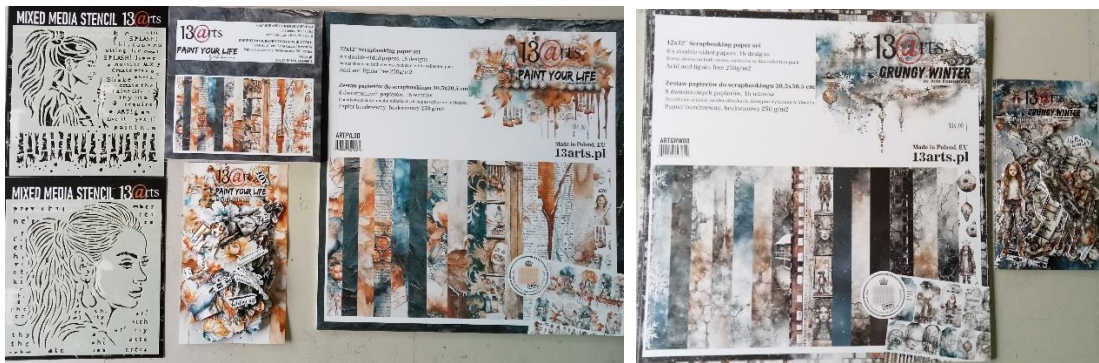

What's new

We have lots of fabulous new collections just in time for your Christmas holiday crafts & gifts: -

- Aida from 13@rts has created these amazing new ranges & we have plans to create art journaling, cards & scrapbooking classes using them. 'Paint your life' is a perfect artistic collection, with watercolour effect, dripping paint in warm, autumn colours. We have 6x6 pads, 12x12 packs, some 12x12 individual papers, ephemera & two great new stencils. 'Grungy Winter' is a bit Christmassy. It has a dark fantasy, dystopian vibe and some hybrid creatures, elements of sky, frost and a lot of crackly backgrounds. We chose not to get the 6x6 pad in this range, but we do have the 12x12 packs, ephemera & some individual 12x12 papers for class projects.

- Mintay have some great new releases too. We have chosen the beautiful 'See you in Paris' with pink, French inspired elements. 'By the lake' is a very versatile range in lovely blues & greens featuring boats, fishing, ducks, waterlilies & picnic baskets. Suitable for both masculine & feminine projects. In both ranges we have 6x6 paper pads, ephemera packs, 12x12 fussy cut & 12 label sheets. We did get a 2nd ephemera pack for 'By the lake' which includes tags & labels.

Card-making

Tamara is repeating a wonderful set of 4 Christmas cards by popular demand. These cards feature 3 fabulous shapes & a shaker card using the Paper Rose 'Merry Little Christmas' range. The patterned papers feature red, green & taupe background colours which co-ordinate beautifully with the stamped & embossed sentiments that you create.